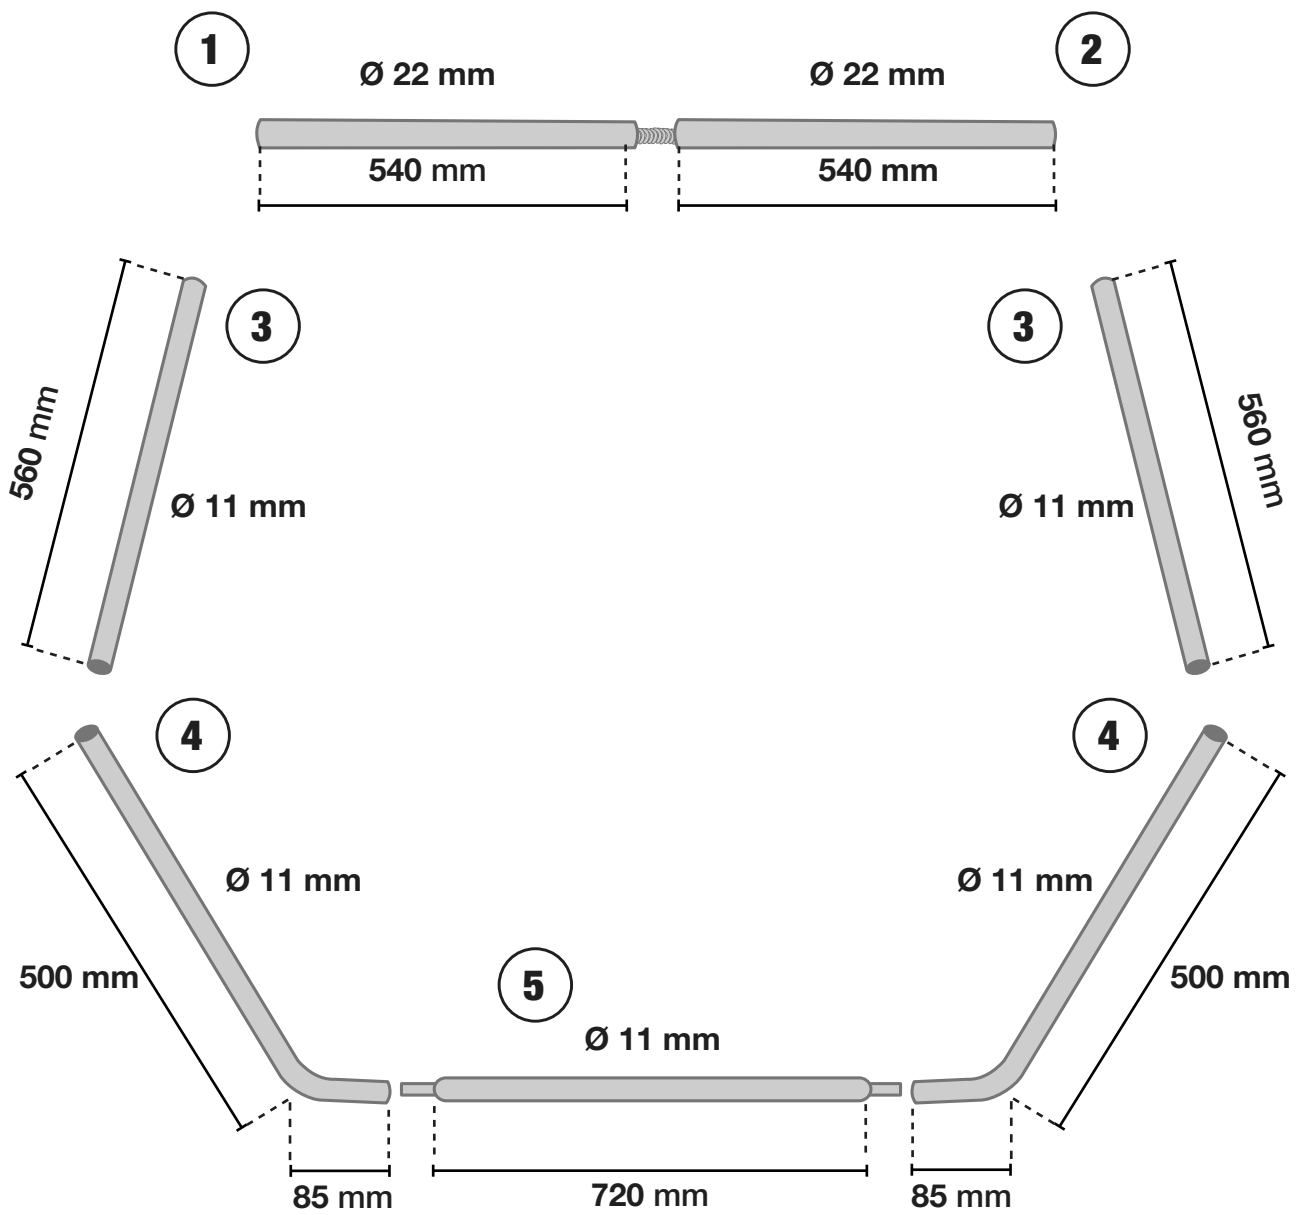

MAGGIOLINA WINGS “Bat wings” INSTRUCTIONS

- **WINGS “Ali di pipistrello”** M/W01
- **WINGS “Ailes de chauve-souris”** M/W01
- **WINGS “Fledermausflügel”** M/W01

1,15 m

35 cm

X1

X1

X2

X4